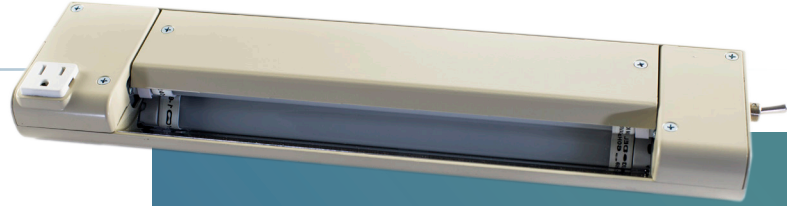

## LED Berth Fixture

### LED Replacement/LED Fixture

For: SYM 232.1

### FEATURES AND BENEFITS

- Available with traditional or USB outlet
- Does not require a starter
- No ballast “hum”
- Legacy T5 can be easily replaced with Energy Focus’ T5 LED lamp
- Uses 50% of the energy of legacy fixture

### PRODUCT SPECIFICATIONS

Lumen Output	220 lm
Wattage	2.8W
Efficacy	78.6lm/W
Input Voltage	120 volts, 60Hz
Housing	Die cast aluminum
Weight	2lbs 12oz
Mount	Stainless steel or steel fasteners
Dimmable	Non-dimmable
Color Temperature	4000K
Operating Temperature	-30°C to 50°C
Power Factor	>.9
Lamp Life	70,000 hours to 70% lumen maintenance
Manufactured	BAA Compliant