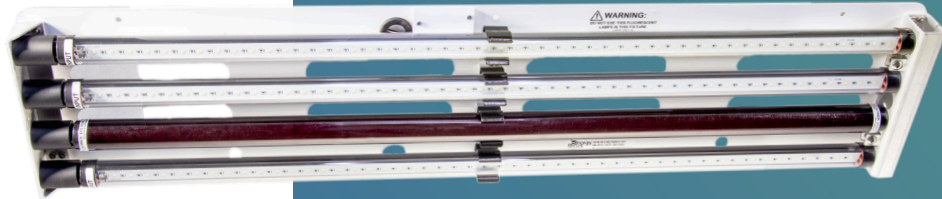

Highbay Retrofit Kit

LED Replacement / LED Retrofit Kit

For: SYM 76.X

FEATURES AND BENEFITS

- Easily retrofits into all MIL-DTL-16377/85 fixtures
- Lamp is compatible with colored filter sleeves
- Kit includes Energy Focus 46" MIL T12 LED lamps

PRODUCT SPECIFICATIONS

Lumen Output	9300 lm
Wattage	99W
Efficacy	94 lm/W
Input Voltage	115VAC
Housing	Aluminum
Lamp Lens	Polycarbonate
Weight	3 Lamp: 10.5 lbs 4 Lamp: 13 lbs
Connection	Terminal Block
Dimmable	Non-Dimmable
Color Temperature	4100K
Driver	Integrated electronic driver
Operating Temperature	-25°C to 50°C
Power Factor	≥.95
Lamp Life	50,000 hours to 70% lumen maintenance
Manufactured	BAA Compliant

ORDERING GUIDE

ENERGY FOCUS	PRODUCT LINE	DESCRIPTION	VERSION
EFO	X085	76.3 3 Lamp 76.5 3 Lamp + Red Filtered Lamp	KIT Retrofit Kit